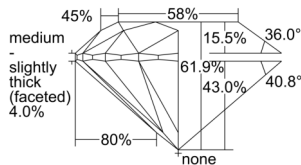

GIA®

FACSIMILE

GIA REPORT 6502364095

Verify this report at GIA.edu

GIA NATURAL DIAMOND DOSSIER®

September 05, 2024
GIA Report Number 6502364095
Shape and Cutting Style ..... Round Brilliant
Measurements ..... 4.29 - 4.30 x 2.66 mm

GRADING RESULTS

Carat Weight ..... 0.30 carat
Color Grade ..... G
Clarity Grade S11
Cut Grade ..... Excellent

ADDITIONAL GRADING INFORMATION

Polish ..... Excellent
Symmetry ..... Excellent
Fluorescence ..... None
Clarity Characteristics ..... Crystal, Cloud, Knot
Inscription(s): GIA 6502364095

PROPORTIONS

Profile to actual proportions

GRADING SCALES

GIA COLOR SCALE	GIA CLARITY SCALE	GIA CUT SCALE	
D	FLAWLESS	EXCELLENT	
E	INTERNALLY FLAWLESS		
F		VVS₁	VERY GOOD
G	VVS₂		
H	VS₁	GOOD	
I	VS₂		
J	S1₁	FAIR	
K	S1₂		
L	I₁	POOR	
M	I₂		
N	I₃		
O			
P			
Q			
R			
S			
T			
U			
V			
W			
X			
Y			
Z