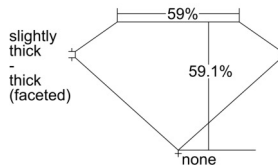

GIA®

FACSIMILE

GIA REPORT 6502364181

Verify this report at GIA.edu

GIA NATURAL DIAMOND DOSSIER®

September 05, 2024
GIA Report Number 6502364181
Shape and Cutting Style ..... Heart Brilliant
Measurements ..... 4.67 x 5.48 x 3.24 mm

GRADING RESULTS

Carat Weight ..... 0.50 carat
Color Grade ..... E
Clarity Grade VS2

ADDITIONAL GRADING INFORMATION

Polish ..... Excellent
Symmetry ..... Excellent
Fluorescence ..... None
Clarity Characteristics ..... Crystal, Cloud
Inscription(s): GIA 6502364181

PROPORTIONS

Profile not to actual proportions

GRADING SCALES

GIA COLOR SCALE		GIA CLARITY SCALE		
NEAR COLORLESS	D	VERY VERY SLIGHTLY INCLUDED	FLAWLESS	
	E		INTERNALLY FLAWLESS	
	F	VERY SLIGHTLY INCLUDED	VVS₁	
	G		VVS₂	
	H		VS₁	
	FAINT	I	SLIGHTLY INCLUDED	VS₂
		J		SI₁
		K	INCLUDED	SI₂
		L		I₁
		M		I₂
N		I₃		
LIGHT	O			
	P			
	Q			
	R			
	S			
	T			
	U			
	V			
	W			
	X			
	Y			
	Z