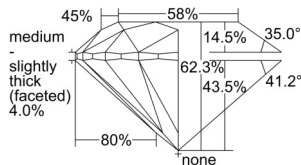

GIA®

FACSIMILE

GIA REPORT 6502364224

Verify this report at GIA.edu

GIA NATURAL DIAMOND DOSSIER®

September 05, 2024
GIA Report Number **6502364224**
Shape and Cutting Style ..... **Round Brilliant**
Measurements ..... **4.35 - 4.39 x 2.72 mm**

GRADING RESULTS

Carat Weight ..... **0.32 carat**
Color Grade ..... **D**
Clarity Grade **VVS2**
Cut Grade ..... **Excellent**

ADDITIONAL GRADING INFORMATION

Polish ..... **Excellent**
Symmetry ..... **Excellent**
Fluorescence ..... **None**
Clarity Characteristics..... **Pinpoint, Feather, Surface Graining**
Inscription(s): **GIA 6502364224**

PROPORTIONS

Profile to actual proportions

GRADING SCALES

GIA COLOR SCALE	GIA CLARITY SCALE	GIA CUT SCALE	
D	FLAWLESS	EXCELLENT	
E	INTERNALLY FLAWLESS		
F		VVS₁	VERY GOOD
G	VVS₂		
H	VS₁	GOOD	
I	VS₂		
J	SI₁	FAIR	
K	SI₂		
L	I₁	POOR	
M	I₂		
N	I₃		
O			
P			
Q			
R			
S			
T			
U			
V			
W			
X			
Y			
Z