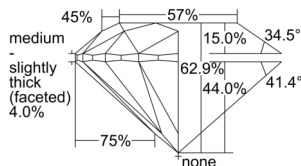

GIA®

FACSIMILE

GIA REPORT 6502364361

Verify this report at GIA.edu

GIA NATURAL DIAMOND DOSSIER®

September 05, 2024
GIA Report Number 6502364361
Shape and Cutting Style ..... Round Brilliant
Measurements ..... 3.72 - 3.74 x 2.35 mm

GRADING RESULTS

Carat Weight ..... 0.20 carat
Color Grade ..... G
Clarity Grade VVS2
Cut Grade ..... Excellent

ADDITIONAL GRADING INFORMATION

Polish ..... Excellent
Symmetry ..... Excellent
Fluorescence ..... Faint
Clarity Characteristics ..... Pinpoint, Cloud
Inscription(s): GIA 6502364361

PROPORTIONS

Profile to actual proportions

GRADING SCALES

GIA COLOR SCALE	GIA CLARITY SCALE	GIA CUT SCALE	
D	FLAWLESS	EXCELLENT	
E	INTERNALLY FLAWLESS		
F		VVS₁	VERY GOOD
G	VVS₂		
H	VS₁	GOOD	
I	VS₂		
J	SI₁	FAIR	
K	SI₂		
L	I₁	POOR	
M			
N			
O	I₂		
P			
Q			
R	I₃		
S			
T			
U			
V			
W			
X			
Y			
Z