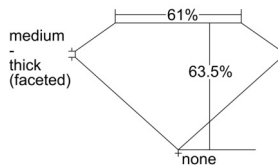

GIA®

FACSIMILE

GIA REPORT 6502365962

Verify this report at GIA.edu

GIA NATURAL DIAMOND DOSSIER®

September 06, 2024
GIA Report Number 6502365962
Shape and Cutting Style ..... Pear Brilliant
Measurements ..... 7.66 x 4.93 x 3.13 mm

GRADING RESULTS

Carat Weight ..... 0.71 carat
Color Grade ..... D
Clarity Grade VS1

ADDITIONAL GRADING INFORMATION

Polish ..... Very Good
Symmetry ..... Very Good
Fluorescence ..... None
Clarity Characteristics..... Crystal, Feather, Pinpoint
Inscription(s): GIA 6502365962

PROPORTIONS

Profile not to actual proportions

GRADING SCALES

GIA COLOR SCALE		GIA CLARITY SCALE			
COLORLESS	D	VERY VERY SLIGHTLY INCLUDED	FLAWLESS		
	E		INTERNALLY FLAWLESS		
	F	VERY SLIGHTLY INCLUDED	VVS₁		
	G		VVS₂		
	H		VS₁		
	NEAR COLORLESS	I	SLIGHTLY INCLUDED	VS₂	
		J		SI₁	
		FAINT	K	INCLUDED	SI₂
			L		I₁
			M		I₂
VERT LIGHT	N	LIGHT	I₃		
	O				
	P				
	Q				
	R