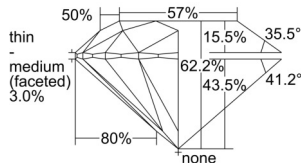

GIA®

FACSIMILE

GIA REPORT 6502366131

Verify this report at GIA.edu

GIA NATURAL DIAMOND DOSSIER®

September 05, 2024
GIA Report Number **6502366131**
Shape and Cutting Style ..... **Round Brilliant**
Measurements ..... **5.67 - 5.72 x 3.54 mm**

GRADING RESULTS

Carat Weight ..... **0.70 carat**
Color Grade ..... **D**
Clarity Grade **S12**
Cut Grade ..... **Excellent**

ADDITIONAL GRADING INFORMATION

Polish ..... **Excellent**
Symmetry ..... **Excellent**
Fluorescence ..... **None**
Clarity Characteristics..... **Cloud, Crystal, Feather**
Inscription(s): **GIA 6502366131**

PROPORTIONS

Profile to actual proportions