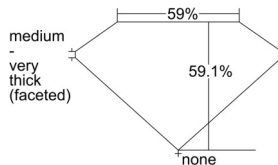

GIA®

FACSIMILE

GIA REPORT 6502366528

Verify this report at GIA.edu

GIA NATURAL DIAMOND DOSSIER®

September 06, 2024
GIA Report Number 6502366528
Shape and Cutting Style ..... Heart Brilliant
Measurements ..... 5.39 x 6.13 x 3.62 mm

GRADING RESULTS

Carat Weight ..... 0.71 carat
Color Grade ..... E
Clarity Grade VS1

ADDITIONAL GRADING INFORMATION

Polish ..... Excellent
Symmetry ..... Excellent
Fluorescence ..... None
Clarity Characteristics..... Crystal, Feather, Pinpoint
Inscription(s): GIA 6502366528

PROPORTIONS

Profile not to actual proportions

GRADING SCALES

GIA COLOR SCALE		GIA CLARITY SCALE			
COLORLESS	D	VERY VERY SLIGHTLY INCLUDED	FLAWLESS		
	E		INTERNALLY FLAWLESS		
	F	VERY SLIGHTLY INCLUDED	VVS₁		
	G		VVS₂		
	H		VS₁		
	NEAR COLORLESS	I	SLIGHTLY INCLUDED	VS₂	
		J		SI₁	
		FAINT	K	INCLUDED	SI₂
			L		I₁
			M		I₂
VERT LIGHT			N	INCLUDED	I₃
			O		
			P		
	Q				
LIGHT	R				
	S				
	T				
	U				
	V				
	Z