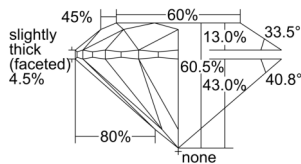

GIA®

FACSIMILE

GIA REPORT 6502367084

Verify this report at GIA.edu

GIA NATURAL DIAMOND DOSSIER®

September 06, 2024
GIA Report Number 6502367084
Shape and Cutting Style ..... Round Brilliant
Measurements ..... 4.80 - 4.82 x 2.91 mm

GRADING RESULTS

Carat Weight ..... 0.42 carat
Color Grade ..... G
Clarity Grade VVS2
Cut Grade ..... Excellent

ADDITIONAL GRADING INFORMATION

Polish ..... Excellent
Symmetry ..... Excellent
Fluorescence ..... None
Clarity Characteristics..... Cloud, Needle, Pinpoint, Feather
Inscription(s): GIA 6502367084

PROPORTIONS

Profile to actual proportions

GRADING SCALES

GIA COLOR SCALE	GIA CLARITY SCALE	GIA CUT SCALE	
D	FLAWLESS	EXCELLENT	
E	INTERNALLY FLAWLESS		
F		VVS₁	VERY GOOD
G	VVS₂		
H	VS₁	GOOD	
I	VS₂		
J	SI₁	FAIR	
K	SI₂		
L	I₁	POOR	
M			
N			
O	I₂		
P			
Q			
R	I₃		
S			
T			
U			
V			
W			
X			
Y			
Z