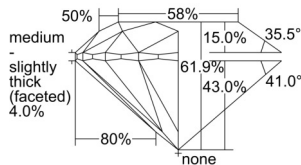

GIA®

FACSIMILE

GIA REPORT 6502367763

Verify this report at GIA.edu

GIA NATURAL DIAMOND DOSSIER®

September 06, 2024
GIA Report Number 6502367763
Shape and Cutting Style ..... Round Brilliant
Measurements ..... 4.96 - 4.98 x 3.07 mm

GRADING RESULTS

Carat Weight ..... 0.47 carat
Color Grade ..... H
Clarity Grade VS1
Cut Grade ..... Excellent

ADDITIONAL GRADING INFORMATION

Polish ..... Excellent
Symmetry ..... Excellent
Fluorescence ..... None
Clarity Characteristics..... Crystal, Cloud, Feather, Pinpoint
Inscription(s): GIA 6502367763

PROPORTIONS

Profile to actual proportions

GRADING SCALES

GIA COLOR SCALE	GIA CLARITY SCALE	GIA CUT SCALE	
D	FLAWLESS	EXCELLENT	
E	INTERNALLY FLAWLESS		
F		VVS₁	VERY GOOD
G	VVS₂		
H	VS₁	GOOD	
I	VS₂		
J	SI₁	FAIR	
K	SI₂		
L	I₁	POOR	
M			
N			
O	I₂		
P			
Q			
R	I₃		
S			
T			
U			
V			
W			
X			
Y			
Z