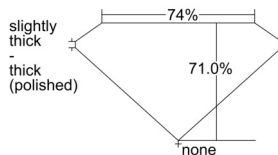

GIA®

FACSIMILE

GIA REPORT 6502370991

Verify this report at GIA.edu

GIA NATURAL DIAMOND DOSSIER®

September 09, 2024
GIA Report Number 6502370991
Shape and Cutting Style ..... Square Modified Brilliant
Measurements ..... 4.39 x 4.39 x 3.11 mm

GRADING RESULTS

Carat Weight ..... 0.51 carat
Color Grade I
Clarity Grade VVS1

ADDITIONAL GRADING INFORMATION

Polish ..... Very Good
Symmetry ..... Very Good
Fluorescence ..... None
Clarity Characteristics ..... Feather
Inscription(s): GIA 6502370991

PROPORTIONS

Profile not to actual proportions

GRADING SCALES

GIA COLOR SCALE		GIA CLARITY SCALE			
COLORLESS	D	VERY VERY SLIGHTLY INCLUDED	FLAWLESS		
	E		INTERNALLY FLAWLESS		
	F	VERY SLIGHTLY INCLUDED	VVS₁		
	G		VVS₂		
	H		VS₁		
	NEAR COLORLESS	I	SLIGHTLY INCLUDED	VS₂	
		J		SI₁	
		FAINT	K	INCLUDED	SI₂
			L		I₁
			M		I₂
VERT LIGHT	N	LIGHT	I₃		
	O				
	P				
	Q				
	R				
	S				
	T