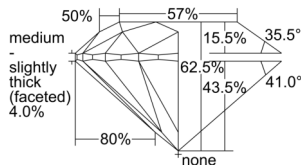

GIA®

FACSIMILE

GIA REPORT 6502371285

Verify this report at GIA.edu

GIA NATURAL DIAMOND DOSSIER®

September 09, 2024
GIA Report Number 6502371285
Shape and Cutting Style ..... Round Brilliant
Measurements ..... 5.07 - 5.10 x 3.18 mm

GRADING RESULTS

Carat Weight ..... 0.51 carat
Color Grade ..... F
Clarity Grade VS1
Cut Grade ..... Excellent

ADDITIONAL GRADING INFORMATION

Polish ..... Excellent
Symmetry ..... Excellent
Fluorescence ..... None
Clarity Characteristics ..... Crystal, Cloud, Needle
Inscription(s): GIA 6502371285

PROPORTIONS

Profile to actual proportions

GRADING SCALES

GIA COLOR SCALE		GIA CLARITY SCALE		GIA CUT SCALE		
COLORLESS	D	VERY VERY SLIGHTLY INCLUDED	FLAWLESS	EXCELLENT		
	E		INTERNALLY FLAWLESS			
	F		VVS₁			
	G		VVS₂			
	NEAR COLORLESS	H	VERY SLIGHTLY INCLUDED	VS₁	VERY GOOD	
		I		VS₂		
		FAINT	J	SLIGHTLY INCLUDED	SI₁	FAIR
			K		SI₂	
	L		I₁			
	VERY LIGHT		M	INCLUDED	I₂	POOR
N			I₃			
O						
P						
LIGHT	Q					
	R					
	S					
	T					
	U					
	V					
	W					
	X					
	Y					
	Z