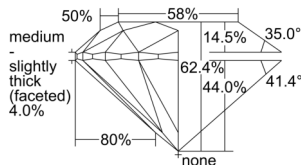

GIA®

FACSIMILE

GIA REPORT 6502373420

Verify this report at GIA.edu

GIA NATURAL DIAMOND DOSSIER®

September 06, 2024
GIA Report Number **6502373420**
Shape and Cutting Style ..... **Round Brilliant**
Measurements ..... **3.60 - 3.63 x 2.25 mm**

GRADING RESULTS

Carat Weight ..... **0.18 carat**
Color Grade ..... **F**
Clarity Grade **VS2**
Cut Grade ..... **Excellent**

ADDITIONAL GRADING INFORMATION

Polish ..... **Excellent**
Symmetry ..... **Excellent**
Fluorescence ..... **None**
Clarity Characteristics..... **Feather**
Inscription(s): **GIA 6502373420**

PROPORTIONS

Profile to actual proportions

GRADING SCALES

GIA COLOR SCALE	GIA CLARITY SCALE	GIA CUT SCALE	
D	FLAWLESS	EXCELLENT	
E	INTERNALLY FLAWLESS		
F		VVS₁	VERY GOOD
G	VVS₂		
H	VS₁	GOOD	
I	VS₂		
J	SI₁	FAIR	
K	SI₂		
L	I₁	POOR	
M	I₂		
N	I₃		
O			
P			
Q			
R			
S			
T			
U			
V			
W			
X			
Y			
Z