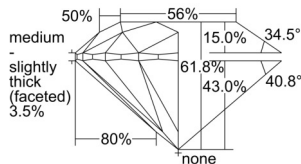

GIA®

FACSIMILE

GIA REPORT 6502373429

Verify this report at GIA.edu

GIA NATURAL DIAMOND DOSSIER®

September 30, 2024
GIA Report Number **6502373429**
Shape and Cutting Style ..... **Round Brilliant**
Measurements ..... **4.17 - 4.20 x 2.58 mm**

GRADING RESULTS

Carat Weight ..... **0.27 carat**
Color Grade ..... **G**
Clarity Grade **VS1**
Cut Grade ..... **Excellent**

ADDITIONAL GRADING INFORMATION

Polish ..... **Excellent**
Symmetry ..... **Excellent**
Fluorescence ..... **Faint**
Clarity Characteristics ..... **Crystal**
Inscription(s): **GIA 6502373429**

PROPORTIONS

Profile to actual proportions

GRADING SCALES

GIA COLOR SCALE	GIA CLARITY SCALE	GIA CUT SCALE	
D	FLAWLESS	EXCELLENT	
E	INTERNALLY FLAWLESS		
F		VVS₁	VERY GOOD
G	VVS₂		
H	VS₁	GOOD	
I	VS₂		
J	SI₁	FAIR	
K	SI₂		
L	I₁	POOR	
M	I₂		
N	I₃		
O			
P			
Q			
R			
S			
T			
U			
V			
W			
X			
Y			
Z