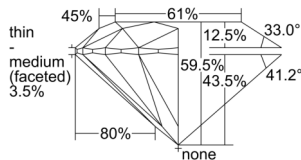

GIA®

FACSIMILE

GIA REPORT 6502373761

Verify this report at GIA.edu

GIA NATURAL DIAMOND DOSSIER®

September 06, 2024
GIA Report Number 6502373761
Shape and Cutting Style ..... Round Brilliant
Measurements ..... 5.81 - 5.83 x 3.46 mm

GRADING RESULTS

Carat Weight ..... 0.71 carat
Color Grade ..... F
Clarity Grade VS2
Cut Grade ..... Excellent

ADDITIONAL GRADING INFORMATION

Polish ..... Excellent
Symmetry ..... Excellent
Fluorescence ..... None
Clarity Characteristics ..... Cloud, Feather
Inscription(s): GIA 6502373761

PROPORTIONS

Profile to actual proportions