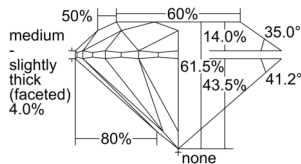

GIA®

FACSIMILE

GIA REPORT 6502374047

Verify this report at GIA.edu

GIA NATURAL DIAMOND DOSSIER®

September 10, 2024
GIA Report Number 6502374047
Shape and Cutting Style ..... Round Brilliant
Measurements ..... 4.39 - 4.41 x 2.70 mm

GRADING RESULTS

Carat Weight ..... 0.32 carat
Color Grade ..... E
Clarity Grade S11
Cut Grade ..... Excellent

ADDITIONAL GRADING INFORMATION

Polish ..... Excellent
Symmetry ..... Excellent
Fluorescence ..... None
Clarity Characteristics ..... Cloud, Feather
Inscription(s): GIA 6502374047

PROPORTIONS

Profile to actual proportions

GRADING SCALES

GIA COLOR SCALE	GIA CLARITY SCALE	GIA CUT SCALE	
D	FLAWLESS	EXCELLENT	
E	INTERNALLY FLAWLESS		
F		VVS₁	VERY GOOD
G	VVS₂		
H	VS₁	GOOD	
I	VS₂		
J	S1₁	FAIR	
K	S1₂		
L	I₁	POOR	
M	I₂		
N	I₃		
O			
P			
Q			
R			
S			
T			
U			
V			
W			
X			
Y			
Z