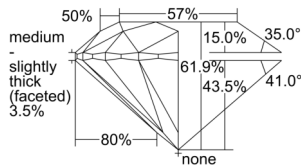

GIA®

FACSIMILE

GIA REPORT 6502374835

Verify this report at GIA.edu

GIA NATURAL DIAMOND DOSSIER®

September 06, 2024
GIA Report Number 6502374835
Shape and Cutting Style ..... Round Brilliant
Measurements ..... 6.02 - 6.06 x 3.74 mm

GRADING RESULTS

Carat Weight ..... 0.83 carat
Color Grade ..... H
Clarity Grade S11
Cut Grade ..... Excellent

ADDITIONAL GRADING INFORMATION

Polish ..... Excellent
Symmetry ..... Excellent
Fluorescence ..... Strong Blue
Clarity Characteristics ..... Crystal
Inscription(s): GIA 6502374835

PROPORTIONS

Profile to actual proportions

GRADING SCALES

GIA COLOR SCALE	GIA CLARITY SCALE	GIA CUT SCALE	
D	FLAWLESS	EXCELLENT	
E	INTERNALLY FLAWLESS		
F		VVS₁	VERY GOOD
G	VVS₂		
H	VS₁	GOOD	
I	VS₂		
J	S1₁	FAIR	
K	S1₂		
L	I₁	POOR	
M	I₂		
N	I₃		
O			
P			
Q			
R			
S			
T			
U			
V			
W			
X			
Y			
Z