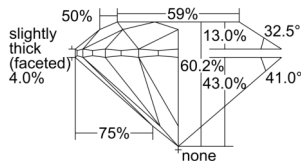

GIA®

FACSIMILE

GIA REPORT 6502375520

Verify this report at GIA.edu

GIA NATURAL DIAMOND DOSSIER®

September 10, 2024
GIA Report Number 6502375520
Shape and Cutting Style ..... Round Brilliant
Measurements ..... 4.97 - 4.98 x 3.00 mm

GRADING RESULTS

Carat Weight ..... 0.45 carat
Color Grade ..... F
Clarity Grade VS2
Cut Grade ..... Excellent

ADDITIONAL GRADING INFORMATION

Polish ..... Excellent
Symmetry ..... Excellent
Fluorescence ..... None
Clarity Characteristics ..... Cloud, Crystal, Feather
Inscription(s): GIA 6502375520

PROPORTIONS

Profile to actual proportions

GRADING SCALES

GIA COLOR SCALE	GIA CLARITY SCALE	GIA CUT SCALE	
D	FLAWLESS	EXCELLENT	
E	INTERNALLY FLAWLESS		
F		VVS₁	VERY GOOD
G	VVS₂		
H	VS₁	GOOD	
I	VS₂		
J	SI₁	FAIR	
K	SI₂		
L	I₁	POOR	
M	I₂		
N	I₃		
O			
P			
Q			
R			
S			
T			
U			
V			
W			
X			
Y			
Z