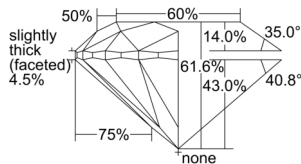

GIA®

FACSIMILE

GIA REPORT 6502375944

Verify this report at GIA.edu

GIA NATURAL DIAMOND DOSSIER®

September 09, 2024
GIA Report Number 6502375944
Shape and Cutting Style ..... Round Brilliant
Measurements ..... 4.26 - 4.28 x 2.63 mm

GRADING RESULTS

Carat Weight ..... 0.30 carat
Color Grade ..... F
Clarity Grade VS2
Cut Grade ..... Excellent

ADDITIONAL GRADING INFORMATION

Polish ..... Excellent
Symmetry ..... Excellent
Fluorescence ..... None
Clarity Characteristics ..... Cloud, Crystal, Feather
Inscription(s): GIA 6502375944

PROPORTIONS

Profile to actual proportions

GRADING SCALES

GIA COLOR SCALE	GIA CLARITY SCALE	GIA CUT SCALE	
D	FLAWLESS	EXCELLENT	
E	INTERNALLY FLAWLESS		
F		VVS₁	VERY GOOD
G	VVS₂		
H	VS₁	GOOD	
I	VS₂		
J	SI₁	FAIR	
K	SI₂		
L	I₁	POOR	
M	I₂		
N	I₃		
O			
P			
Q			
R			
S			
T			
U			
V			
W			
X			
Y			
Z