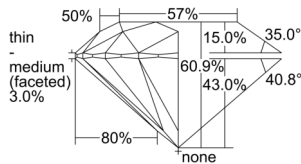

GIA®

FACSIMILE

GIA REPORT 6502376144

Verify this report at GIA.edu

GIA NATURAL DIAMOND DOSSIER®

September 09, 2024
GIA Report Number 6502376144
Shape and Cutting Style ..... Round Brilliant
Measurements ..... 4.70 - 4.72 x 2.87 mm

GRADING RESULTS

Carat Weight ..... 0.38 carat
Color Grade ..... D
Clarity Grade SI2
Cut Grade ..... Excellent

ADDITIONAL GRADING INFORMATION

Polish ..... Excellent
Symmetry ..... Excellent
Fluorescence ..... None
Clarity Characteristics ..... Cloud, Feather
Inscription(s): GIA 6502376144

PROPORTIONS

Profile to actual proportions

GRADING SCALES

GIA COLOR SCALE

COLORED	D
	E
	F
	G
	H
	I
	J
NEAR COLORLESS	K
	L
	M
	N
	O
	P
	R
	S
	T
	U
	V
	W
	X
	Y
	Z

GIA CLARITY SCALE

FLAWLESS	INTERNAL FLAWLESS	
		VVS₁
VVS₂	VS₁	
VS₂	SI₁	
SI₁	SI₂	
I₁	I₂	
I₂	I₃	

GIA CUT SCALE

EXCELLENT
VERY GOOD
GOOD
FAIR
POOR