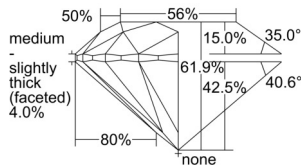

GIA®

FACSIMILE

GIA REPORT 6502376260

Verify this report at GIA.edu

GIA NATURAL DIAMOND DOSSIER®

September 09, 2024
GIA Report Number **6502376260**
Shape and Cutting Style ..... **Round Brilliant**
Measurements ..... **4.75 - 4.78 x 2.95 mm**

GRADING RESULTS

Carat Weight ..... **0.41 carat**
Color Grade ..... **D**
Clarity Grade **VS2**
Cut Grade ..... **Excellent**

ADDITIONAL GRADING INFORMATION

Polish ..... **Excellent**
Symmetry ..... **Excellent**
Fluorescence ..... **None**
Clarity Characteristics ..... **Feather**
Inscription(s): **GIA 6502376260**

PROPORTIONS

Profile to actual proportions

GRADING SCALES

GIA COLOR SCALE	GIA CLARITY SCALE	GIA CUT SCALE	
D	FLAWLESS	EXCELLENT	
E	INTERNALLY FLAWLESS		
F		VVS₁	VERY GOOD
G	VVS₂		
H	VS₁	GOOD	
I	VS₂		
J	SI₁	FAIR	
K	SI₂		
L	I₁	POOR	
M	I₂		
N	I₃		
O			
P			
Q			
R			
S			
T			
U			
V			
W			
X			
Y			
Z