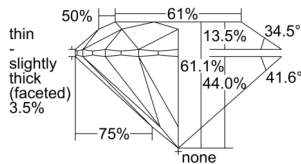

GIA®

FACSIMILE

GIA REPORT 6502376564

Verify this report at GIA.edu

GIA NATURAL DIAMOND DOSSIER®

September 09, 2024
GIA Report Number 6502376564
Shape and Cutting Style ..... Round Brilliant
Measurements ..... 4.57 - 4.60 x 2.80 mm

GRADING RESULTS

Carat Weight ..... 0.36 carat
Color Grade ..... G
Clarity Grade S11
Cut Grade ..... Excellent

ADDITIONAL GRADING INFORMATION

Polish ..... Excellent
Symmetry ..... Excellent
Fluorescence ..... None
Clarity Characteristics ..... Feather
Inscription(s): GIA 6502376564

PROPORTIONS

GRADING SCALES

GIA COLOR SCALE	GIA CLARITY SCALE	GIA CUT SCALE	
D	FLAWLESS	EXCELLENT	
E	INTERNALLY FLAWLESS		
F		VVS₁	VERY GOOD
G	VVS₂		
H	VS₁	GOOD	
I	VS₂		
J	S1₁	FAIR	
K	S1₂		
L	I₁	POOR	
M	I₂		
N	I₃		
O			
P			
Q			
R			
S			
T			
U			
V			
W			
X			
Y			
Z