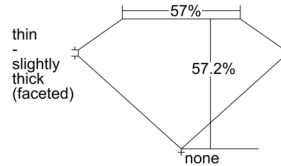

GIA®

FACSIMILE

GIA REPORT 6502377494

Verify this report at GIA.edu

GIA NATURAL DIAMOND DOSSIER®

September 09, 2024
GIA Report Number 6502377494
Shape and Cutting Style ..... Heart Brilliant
Measurements ..... 4.89 x 5.74 x 3.29 mm

GRADING RESULTS

Carat Weight ..... 0.50 carat
Color Grade ..... D
Clarity Grade S11

ADDITIONAL GRADING INFORMATION

Polish ..... Excellent
Symmetry ..... Very Good
Fluorescence ..... None
Clarity Characteristics ..... Crystal, Cloud, Feather
Inscription(s): GIA 6502377494

PROPORTIONS

Profile not to actual proportions

GRADING SCALES

GIA COLOR SCALE		GIA CLARITY SCALE	
COLORLESS	D	VERY VERY SLIGHTLY INCLUDED	FLAWLESS
	E		INTERNALLY FLAWLESS
	F		VVS₁
	G		VVS₂
	H		VS₁
	I		VS₂
	J		S1₁
	K		S1₂
	L		I₁
	M		I₂
NEAR COLORLESS	N	SLIGHTLY INCLUDED	I₃
	O		
	P		
	Q		
FAINT	R		
	S		
	T		
	U		
VERT LIGHT	V		
	W		
	X		
	Y		
LIGHT	Z