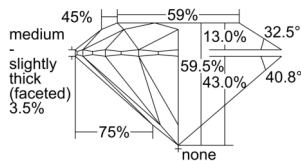

GIA®

FACSIMILE

GIA REPORT 6502377814

Verify this report at GIA.edu

GIA NATURAL DIAMOND DOSSIER®

September 10, 2024
GIA Report Number 6502377814
Shape and Cutting Style ..... Round Brilliant
Measurements ..... 5.82 - 5.84 x 3.47 mm

GRADING RESULTS

Carat Weight ..... 0.71 carat
Color Grade ..... E
Clarity Grade S11
Cut Grade ..... Excellent

ADDITIONAL GRADING INFORMATION

Polish ..... Excellent
Symmetry ..... Excellent
Fluorescence ..... None
Clarity Characteristics ..... Feather, Crystal, Cloud
Inspection(s): GIA 6502377814

PROPORTIONS

Profile to actual proportions

GRADING SCALES

GIA COLOR SCALE	GIA CLARITY SCALE	GIA CUT SCALE	
D	FLAWLESS	EXCELLENT	
E	INTERNALLY FLAWLESS		
F		VVS₁	VERY GOOD
G	VVS₂		
H	VS₁	GOOD	
I	VS₂		
J	S1₁	FAIR	
K	S1₂		
L	I₁	POOR	
M	I₂		
N	I₃		
O			
P			
Q			
R			
S			
T			
U			
V			
W			
X			
Y			
Z