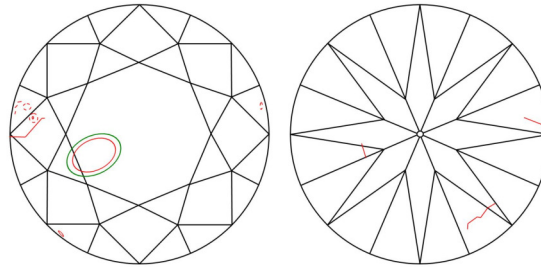

GIA NATURAL DIAMOND GRADING REPORT

September 09, 2024

GIA Report Number 6502379549

Shape and Cutting Style Round Brilliant

Measurements 6.73 - 6.77 x 4.24 mm

GRADING RESULTS

Carat Weight 1.20 carat

Color Grade J

Clarity Grade SI2

Cut Grade Excellent

ADDITIONAL GRADING INFORMATION

Polish Excellent

Symmetry Excellent

Fluorescence None

Inscription(s): GIA 6502379549

Comments: Additional clouds are not shown. Pinpoints are not shown.

PROPORTIONS

Profile to actual proportions

CLARITY CHARACTERISTICS

KEY TO SYMBOLS*

-  Feather
-  Needle
-  Knot
-  Crystal
-  Cloud

* Red symbols denote internal characteristics (inclusions). Green or black symbols denote external characteristics (blemishes). Diagram is an approximate representation of the diamond, and symbols shown indicate type, position, and approximate size of clarity characteristics. All clarity characteristics may not be shown. Details of finish are not shown.