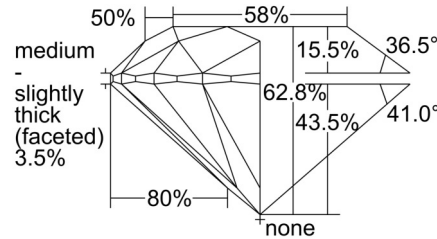

GIA NATURAL DIAMOND GRADING REPORT

September 09, 2024

GIA Report Number 6502379549

Shape and Cutting Style Round Brilliant

Measurements 6.73 - 6.77 x 4.24 mm

GRADING RESULTS

Carat Weight 1.20 carat

Color Grade J

Clarity Grade SI2

Cut Grade Excellent

ADDITIONAL GRADING INFORMATION

Polish Excellent

Symmetry Excellent

Fluorescence None

Inscription(s): GIA 6502379549

Comments: Additional clouds are not shown. Pinpoints are not shown.

PROPORTIONS

Profile to actual proportions

CLARITY CHARACTERISTICS

KEY TO SYMBOLS*

-  Feather
-  Needle
-  Knot
-  Crystal
-  Cloud

* Red symbols denote internal characteristics (inclusions). Green or black symbols denote external characteristics (blemishes). Diagram is an approximate representation of the diamond, and symbols shown indicate type, position, and approximate size of clarity characteristics. All clarity characteristics may not be shown. Details of finish are not shown.