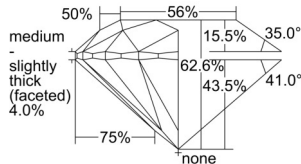

GIA®

FACSIMILE

GIA REPORT 6502381842

Verify this report at GIA.edu

GIA NATURAL DIAMOND DOSSIER®

September 09, 2024
GIA Report Number 6502381842
Shape and Cutting Style ..... Round Brilliant
Measurements ..... 6.14 - 6.18 x 3.85 mm

GRADING RESULTS

Carat Weight ..... 0.90 carat
Color Grade ..... J
Clarity Grade S11
Cut Grade ..... Excellent

ADDITIONAL GRADING INFORMATION

Polish ..... Excellent
Symmetry ..... Excellent
Fluorescence ..... None
Clarity Characteristics ..... Feather, Cloud
Inscription(s): GIA 6502381842

PROPORTIONS

Profile to actual proportions

GRADING SCALES

GIA COLOR SCALE	GIA CLARITY SCALE	GIA CUT SCALE	
D	FLAWLESS	EXCELLENT	
E	INTERNALLY FLAWLESS		
F		VVS₁	VERY GOOD
G	VVS₂		
H	VS₁	GOOD	
I	VS₂		
J	S1₁	FAIR	
K	S1₂		
L	I₁	POOR	
M	I₂		
N	I₃		
O			
P			
Q			
R			
S			
T			
U			
V			
W			
X			
Y			
Z