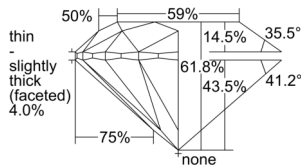

GIA®

FACSIMILE

GIA REPORT 6502382241

Verify this report at GIA.edu

GIA NATURAL DIAMOND DOSSIER®

September 10, 2024
GIA Report Number 6502382241
Shape and Cutting Style ..... Round Brilliant
Measurements ..... 4.27 - 4.29 x 2.64 mm

GRADING RESULTS

Carat Weight ..... 0.30 carat
Color Grade ..... E
Clarity Grade VS1
Cut Grade ..... Excellent

ADDITIONAL GRADING INFORMATION

Polish ..... Excellent
Symmetry ..... Excellent
Fluorescence ..... None
Clarity Characteristics ..... Cloud
Inscription(s): GIA 6502382241

PROPORTIONS

Profile to actual proportions

GRADING SCALES

GIA COLOR SCALE	GIA CLARITY SCALE	GIA CUT SCALE
D	FLAWLESS	EXCELLENT
E	INTERNALLY FLAWLESS	
F	VVS₁	VERY GOOD
G		
H	VS₁	GOOD
I		
J	VS₂	FAIR
K		
L	SI₁	POOR
M		
N	I₁	
O		
P	I₂	
Q		
R	I₃	
S		
T		
U		
V		
W		
X		
Y		
Z