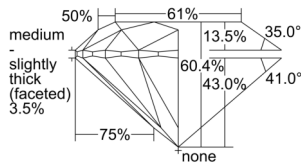

GIA®

FACSIMILE

GIA REPORT 6502382591

Verify this report at GIA.edu

GIA NATURAL DIAMOND DOSSIER®

September 10, 2024
GIA Report Number 6502382591
Shape and Cutting Style ..... Round Brilliant
Measurements ..... 4.31 - 4.33 x 2.61 mm

GRADING RESULTS

Carat Weight ..... 0.30 carat
Color Grade ..... F
Clarity Grade VS1
Cut Grade ..... Excellent

ADDITIONAL GRADING INFORMATION

Polish ..... Excellent
Symmetry ..... Excellent
Fluorescence ..... None
Clarity Characteristics ..... Cloud, Pinpoint
Inscription(s): GIA 6502382591

PROPORTIONS

Profile to actual proportions

GRADING SCALES

GIA COLOR SCALE	GIA CLARITY SCALE	GIA CUT SCALE	
D	FLAWLESS	EXCELLENT	
E	INTERNALLY FLAWLESS		
F		VVS₁	VERY GOOD
G	VVS₂		
H	VS₁	GOOD	
I	VS₂		
J	SI₁	FAIR	
K	SI₂		
L	I₁	POOR	
M			
N			
O	I₂		
P			
Q			
R	I₃		
S			
T			
U			
V			
W			
X			
Y			
Z