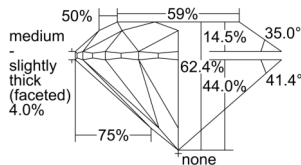

GIA®

FACSIMILE

GIA REPORT 6502384306

Verify this report at GIA.edu

GIA NATURAL DIAMOND DOSSIER®

September 10, 2024
GIA Report Number **6502384306**
Shape and Cutting Style ..... **Round Brilliant**
Measurements ..... **5.03 - 5.08 x 3.15 mm**

GRADING RESULTS

Carat Weight ..... **0.50 carat**
Color Grade ..... **E**
Clarity Grade **VS1**
Cut Grade ..... **Excellent**

ADDITIONAL GRADING INFORMATION

Polish ..... **Very Good**
Symmetry ..... **Excellent**
Fluorescence ..... **None**
Clarity Characteristics..... **Indented Natural, Pinpoint**
Inscription(s): **GIA 6502384306**

PROPORTIONS

Profile to actual proportions

GRADING SCALES

GIA COLOR SCALE	GIA CLARITY SCALE	GIA CUT SCALE	
D	FLAWLESS	EXCELLENT	
E	INTERNALLY FLAWLESS		
F		VVS₁	VERY GOOD
G	VVS₂		
H	VS₁	GOOD	
I	VS₂		
J	SI₁	FAIR	
K	SI₂		
L	I₁	POOR	
M	I₂		
N	I₃		
O			
P			
Q			
R			
S			
T			
U			
V			
W			
X			
Y			
Z