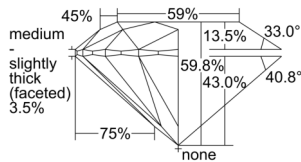

GIA®

FACSIMILE

GIA REPORT 6502384541

Verify this report at GIA.edu

GIA NATURAL DIAMOND DOSSIER®

September 10, 2024
GIA Report Number 6502384541
Shape and Cutting Style ..... Round Brilliant
Measurements ..... 4.51 - 4.52 x 2.70 mm

GRADING RESULTS

Carat Weight ..... 0.33 carat
Color Grade ..... F
Clarity Grade VVS2
Cut Grade ..... Excellent

ADDITIONAL GRADING INFORMATION

Polish ..... Excellent
Symmetry ..... Excellent
Fluorescence ..... None
Clarity Characteristics ..... Pinpoint, Cloud, Feather
Inscription(s): GIA 6502384541

PROPORTIONS

Profile to actual proportions

GRADING SCALES

GIA COLOR SCALE	GIA CLARITY SCALE	GIA CUT SCALE	
D	FLAWLESS	EXCELLENT	
E	INTERNALLY FLAWLESS		
F		VVS₁	VERY GOOD
G	VVS₂		
H	VS₁	GOOD	
I	VS₂		
J	SI₁	FAIR	
K	SI₂		
L	I₁	POOR	
M	I₂		
N	I₃		
O			
P			
Q			
R			
S			
T			
U			
V			
W			
X			
Y			
Z