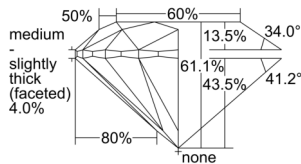

GIA®

FACSIMILE

GIA REPORT 6502384724

Verify this report at GIA.edu

GIA NATURAL DIAMOND DOSSIER®

September 10, 2024
GIA Report Number **6502384724**
Shape and Cutting Style ..... **Round Brilliant**
Measurements ..... **5.21 - 5.23 x 3.19 mm**

GRADING RESULTS

Carat Weight ..... **0.53 carat**
Color Grade ..... **D**
Clarity Grade **VVS1**
Cut Grade ..... **Excellent**

ADDITIONAL GRADING INFORMATION

Polish ..... **Excellent**
Symmetry ..... **Excellent**
Fluorescence ..... **Faint**
Clarity Characteristics ..... **Pinpoint**
Inscription(s): **GIA 6502384724**

PROPORTIONS

Profile to actual proportions

GRADING SCALES

GIA COLOR SCALE	GIA CLARITY SCALE	GIA CUT SCALE	
D	FLAWLESS	EXCELLENT	
E	INTERNALLY FLAWLESS		
F		VVS₁	VERY GOOD
G	VVS₂		
H	VS₁	GOOD	
I	VS₂		
J	SI₁	FAIR	
K	SI₂		
L	I₁	POOR	
M	I₂		
N	I₃		
O			
P			
Q			
R			
S			
T			
U			
V			
W			
X			
Y			
Z