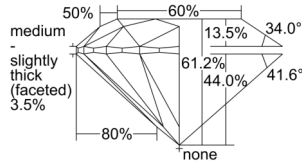

GIA®

FACSIMILE

GIA REPORT 6502384735

Verify this report at GIA.edu

GIA NATURAL DIAMOND DOSSIER®

September 10, 2024
GIA Report Number **6502384735**
Shape and Cutting Style ..... **Round Brilliant**
Measurements ..... **4.32 - 4.35 x 2.65 mm**

GRADING RESULTS

Carat Weight ..... **0.30 carat**
Color Grade ..... **E**
Clarity Grade **VS1**
Cut Grade ..... **Excellent**

ADDITIONAL GRADING INFORMATION

Polish ..... **Excellent**
Symmetry ..... **Excellent**
Fluorescence ..... **None**
Clarity Characteristics ..... **Cloud, Feather, Pinpoint**
Inscription(s): **GIA 6502384735**

PROPORTIONS

Profile to actual proportions

GRADING SCALES

GIA COLOR SCALE	GIA CLARITY SCALE	GIA CUT SCALE
D	FLAWLESS	EXCELLENT
E	FLAWLESS	
F	INTERNALLY FLAWLESS	VERY GOOD
G	FLAWLESS	
H	VVS₁	GOOD
I	VVS₂	
J	VS₁	FAIR
K	VS₂	
L	SI₁	POOR
M	SI₂	
N	I₁	
O	I₂	
P	I₃	
Q		
R		
S		
T		
U		
V		
W		
X		
Y		
Z