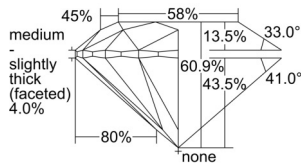

GIA®

FACSIMILE

GIA REPORT 6502384955

Verify this report at GIA.edu

GIA NATURAL DIAMOND DOSSIER®

September 10, 2024
GIA Report Number **6502384955**
Shape and Cutting Style ..... **Round Brilliant**
Measurements ..... **4.01 - 4.03 x 2.45 mm**

GRADING RESULTS

Carat Weight ..... **0.24 carat**
Color Grade ..... **F**
Clarity Grade **VS1**
Cut Grade ..... **Excellent**

ADDITIONAL GRADING INFORMATION

Polish ..... **Excellent**
Symmetry ..... **Excellent**
Fluorescence ..... **None**
Clarity Characteristics.....**Crystal, Cloud, Feather, Pinpoint**
Inscription(s): **GIA 6502384955**

PROPORTIONS

Profile to actual proportions

GRADING SCALES

GIA COLOR SCALE	GIA CLARITY SCALE	GIA CUT SCALE	
D	FLAWLESS	EXCELLENT	
E	INTERNALLY FLAWLESS		
F		VVS₁	VERY GOOD
G	VVS₂		
H	VS₁	GOOD	
I	VS₂		
J	SI₁	FAIR	
K	SI₂		
L	I₁	POOR	
M	I₂		
N	I₃		
O			
P			
Q			
R			
S			
T			
U			
V			
W			
X			
Y			
Z