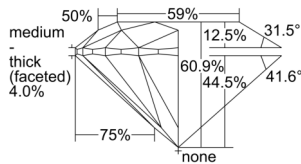

GIA®

FACSIMILE

GIA REPORT 6502384995

Verify this report at GIA.edu

GIA NATURAL DIAMOND DOSSIER®

September 10, 2024
GIA Report Number **6502384995**
Shape and Cutting Style ..... **Round Brilliant**
Measurements ..... **5.70 - 5.74 x 3.48 mm**

GRADING RESULTS

Carat Weight ..... **0.70 carat**
Color Grade ..... **G**
Clarity Grade **S11**
Cut Grade ..... **Very Good**

ADDITIONAL GRADING INFORMATION

Polish ..... **Excellent**
Symmetry ..... **Very Good**
Fluorescence ..... **None**
Clarity Characteristics ..... **Feather**
Inscription(s): **GIA 6502384995**

PROPORTIONS

Profile to actual proportions

GRADING SCALES

GIA COLOR SCALE	GIA CLARITY SCALE	GIA CUT SCALE	
D	FLAWLESS	EXCELLENT	
E	INTERNALLY FLAWLESS		
F		VVS₁	VERY GOOD
G	VVS₂		
H	VS₁	GOOD	
I	VS₂		
J	S1₁	FAIR	
K	S1₂		
L	I₁	POOR	
M	I₂		
N	I₃		
O			
P			
Q			
R			
S			
T			
U			
V			
W			
X			
Y			
Z