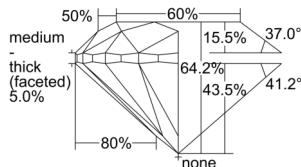

GIA®

FACSIMILE

GIA REPORT 6502385188

Verify this report at GIA.edu

GIA NATURAL DIAMOND DOSSIER®

September 10, 2024
GIA Report Number **6502385188**
Shape and Cutting Style ..... **Round Brilliant**
Measurements ..... **4.58 - 4.64 x 2.96 mm**

GRADING RESULTS

Carat Weight ..... **0.40 carat**
Color Grade ..... **J**
Clarity Grade **VS1**
Cut Grade ..... **Good**

ADDITIONAL GRADING INFORMATION

Polish ..... **Very Good**
Symmetry ..... **Very Good**
Fluorescence ..... **Faint**
Clarity Characteristics..... **Cloud, Needle**
Inscription(s): **GIA 6502385188**

PROPORTIONS

Profile to actual proportions

GRADING SCALES

GIA COLOR SCALE	GIA CLARITY SCALE	GIA CUT SCALE	
D	FLAWLESS	EXCELLENT	
E	INTERNALLY FLAWLESS		
F		VVS₁	VERY GOOD
G	VVS₂		
H	VS₁	GOOD	
I	VS₂		
J	SI₁	FAIR	
K	SI₂		
L	I₁	POOR	
M			
N			
O	I₂		
P			
Q	I₃		
R			
S			
T			
U			
V			
W			
X			
Y			
Z