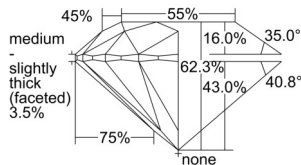

GIA®

FACSIMILE

GIA REPORT 6502385650

Verify this report at GIA.edu

GIA NATURAL DIAMOND DOSSIER®

September 10, 2024
GIA Report Number 6502385650
Shape and Cutting Style ..... Round Brilliant
Measurements ..... 4.28 - 4.31 x 2.67 mm

GRADING RESULTS

Carat Weight ..... 0.30 carat
Color Grade ..... G
Clarity Grade VS1
Cut Grade ..... Excellent

ADDITIONAL GRADING INFORMATION

Polish ..... Excellent
Symmetry ..... Excellent
Fluorescence ..... Faint
Clarity Characteristics..... Cloud, Crystal, Feather, Pinpoint
Inscription(s): GIA 6502385650

PROPORTIONS

Profile to actual proportions

GRADING SCALES

GIA COLOR SCALE	GIA CLARITY SCALE	GIA CUT SCALE
COLOURLESS D	FLAWLESS	EXCELLENT
E	INTERNALLY FLAWLESS	
F	VVS₁	VERY GOOD
G		
H	VVS₂	GOOD
I	VS₁	
J	VS₂	FAIR
K	SI₁	
L	SI₂	POOR
M	I₁	
N	I₂	
O	I₃	
P		
Q		
R		
S		
T		
U		
V		
W		
X		
Y		
Z