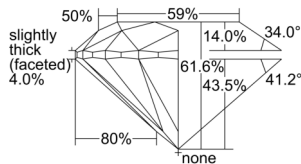

GIA®

FACSIMILE

GIA REPORT 6502386291

Verify this report at GIA.edu

GIA NATURAL DIAMOND DOSSIER®

September 10, 2024
GIA Report Number 6502386291
Shape and Cutting Style ..... Round Brilliant
Measurements ..... 4.82 - 4.85 x 2.98 mm

GRADING RESULTS

Carat Weight ..... 0.43 carat
Color Grade ..... E
Clarity Grade VS2
Cut Grade ..... Excellent

ADDITIONAL GRADING INFORMATION

Polish ..... Excellent
Symmetry ..... Excellent
Fluorescence ..... None
Clarity Characteristics ..... Cloud, Crystal
Inscription(s): GIA 6502386291

PROPORTIONS

Profile to actual proportions

GRADING SCALES

GIA COLOR SCALE	GIA CLARITY SCALE	GIA CUT SCALE	
D	FLAWLESS	EXCELLENT	
E	INTERNALLY FLAWLESS		
F		VVS₁	VERY GOOD
G	VVS₂		
H	VS₁	GOOD	
I	VS₂		
J	SI₁	FAIR	
K	SI₂		
L	I₁	POOR	
M	I₂		
N	I₃		
O			
P			
Q			
R			
S			
T			
U			
V			
W			
X			
Y			
Z