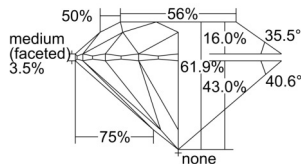

GIA®

FACSIMILE

GIA REPORT 6502386792

Verify this report at GIA.edu

GIA NATURAL DIAMOND DOSSIER®

September 09, 2024
GIA Report Number **6502386792**
Shape and Cutting Style ..... **Round Brilliant**
Measurements ..... **4.75 - 4.77 x 2.95 mm**

GRADING RESULTS

Carat Weight ..... **0.41 carat**
Color Grade ..... **D**
Clarity Grade **VVS2**
Cut Grade ..... **Excellent**

ADDITIONAL GRADING INFORMATION

Polish ..... **Excellent**
Symmetry ..... **Excellent**
Fluorescence ..... **None**
Clarity Characteristics..... **Pinpoint, Cloud, Internal Graining,
Surface Graining**

Inscription(s): GIA 6502386792

PROPORTIONS

Profile to actual proportions