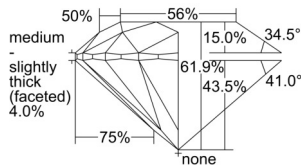

GIA®

FACSIMILE

GIA REPORT 6502387022

Verify this report at GIA.edu

GIA NATURAL DIAMOND DOSSIER®

September 10, 2024
GIA Report Number **6502387022**
Shape and Cutting Style ..... **Round Brilliant**
Measurements ..... **5.08 - 5.11 x 3.15 mm**

GRADING RESULTS

Carat Weight ..... **0.50 carat**
Color Grade ..... **H**
Clarity Grade **VS1**
Cut Grade ..... **Excellent**

ADDITIONAL GRADING INFORMATION

Polish ..... **Excellent**
Symmetry ..... **Excellent**
Fluorescence ..... **Faint**
Clarity Characteristics..... **Crystal, Cloud, Pinpoint**
Inscription(s): **GIA 6502387022**

PROPORTIONS

Profile to actual proportions

GRADING SCALES

GIA COLOR SCALE	GIA CLARITY SCALE	GIA CUT SCALE	
D	FLAWLESS	EXCELLENT	
E	INTERNALLY FLAWLESS		
F		VVS₁	VERY GOOD
G	VVS₂		
H	VS₁	GOOD	
I	VS₂		
J	SI₁	FAIR	
K	SI₂		
L	I₁	POOR	
M	I₂		
N	I₃		
O			
P			
Q			
R			
S			
T			
U			
V			
W			
X			
Y			
Z