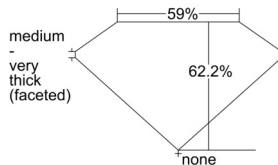

GIA®

FACSIMILE

GIA REPORT 6502388435

Verify this report at GIA.edu

GIA NATURAL DIAMOND DOSSIER®

September 09, 2024
GIA Report Number **6502388435**
Shape and Cutting Style ..... **Pear Brilliant**
Measurements ..... **6.89 x 4.42 x 2.75 mm**

GRADING RESULTS

Carat Weight ..... **0.51 carat**
Color Grade ..... **F**
Clarity Grade **S11**

ADDITIONAL GRADING INFORMATION

Polish ..... **Excellent**
Symmetry ..... **Very Good**
Fluorescence ..... **None**
Clarity Characteristics..... **Feather, Crystal**
Inscription(s): **GIA 6502388435**

PROPORTIONS

Profile not to actual proportions

GRADING SCALES

GIA COLOR SCALE		GIA CLARITY SCALE		
NEAR COLORLESS	D	VERY SLIGHTLY INCLUDED	FLAWLESS	
	E		INTERNALLY FLAWLESS	
	F	VERY SLIGHTLY INCLUDED	VVS₁	
	G		VVS₂	
	H		VS₁	
	FAINT	I	SLIGHTLY INCLUDED	VS₂
		J		S1₁
		K	INCLUDED	S1₂
		L		I₁
		M		I₂
LIGHT		N	INCLUDED	I₃
		O		
		P		
	Q			
	R			
	S			
T				
U				
V				
W				
X				
Y				
Z