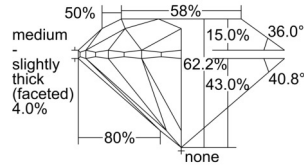

GIA®

FACSIMILE

GIA NATURAL DIAMOND DOSSIER®

September 10, 2024
GIA Report Number 6502391440
Shape and Cutting Style ..... Round Brilliant
Measurements ..... 4.70 - 4.73 x 2.93 mm

GRADING RESULTS

Carat Weight ..... 0.40 carat
Color Grade ..... E
Clarity Grade VS2
Cut Grade ..... Excellent

ADDITIONAL GRADING INFORMATION

Polish ..... Excellent
Symmetry ..... Excellent
Fluorescence ..... None
Clarity Characteristics ..... Cloud
Inscription(s): GIA 6502391440

GIA REPORT 6502391440

Verify this report at GIA.edu

PROPORTIONS

Profile to actual proportions

GRADING SCALES

GIA COLOR SCALE	GIA CLARITY SCALE	GIA CUT SCALE
D	FLAWLESS	EXCELLENT
E	INTERNALLY FLAWLESS	
F	VVS₁	VERY GOOD
G		
H	VS₁	GOOD
I		
J	VS₂	FAIR
K		
L	SI₁	POOR
M		
N	I₁	
O		
P	I₂	
Q		
R	I₃	
S		
T		
U		
V		
W		
X		
Y		
Z