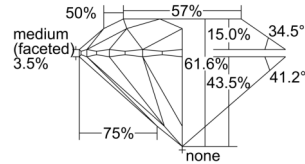

GIA®

FACSIMILE

GIA REPORT 6502391893

Verify this report at GIA.edu

GIA NATURAL DIAMOND DOSSIER®

September 11, 2024
GIA Report Number **6502391893**
Shape and Cutting Style ..... **Round Brilliant**
Measurements ..... **4.01 - 4.03 x 2.48 mm**

GRADING RESULTS

Carat Weight ..... **0.24 carat**
Color Grade ..... **F**
Clarity Grade **VVS1**
Cut Grade ..... **Excellent**

ADDITIONAL GRADING INFORMATION

Polish ..... **Excellent**
Symmetry ..... **Excellent**
Fluorescence ..... **None**
Clarity Characteristics ..... **Feather**
Inscription(s): **GIA 6502391893**

PROPORTIONS

Profile to actual proportions

GRADING SCALES

GIA COLOR SCALE	GIA CLARITY SCALE	GIA CUT SCALE	
D	FLAWLESS	EXCELLENT	
E	INTERNALLY FLAWLESS		
F		VVS₁	VERY GOOD
G	VVS₂		
H	VS₁	GOOD	
I	VS₂		
J	SI₁	FAIR	
K	SI₂		
L	I₁	POOR	
M			
N			
O	I₂		
P			
Q			
R	I₃		
S			
T			
U			
V			
W			
X			
Y			
Z