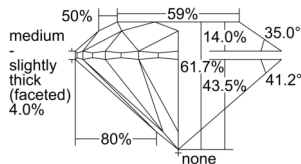

GIA®

FACSIMILE

GIA NATURAL DIAMOND DOSSIER®

September 12, 2024
GIA Report Number 6502392950
Shape and Cutting Style ..... Round Brilliant
Measurements ..... 5.08 - 5.11 x 3.14 mm

GRADING RESULTS

Carat Weight ..... 0.50 carat
Color Grade I
Clarity Grade S11
Cut Grade ..... Excellent

ADDITIONAL GRADING INFORMATION

Polish ..... Excellent
Symmetry ..... Excellent
Fluorescence ..... None
Clarity Characteristics ..... Crystal
Inscription(s): GIA 6502392950

GIA REPORT 6502392950

Verify this report at GIA.edu

PROPORTIONS

Profile to actual proportions

GRADING SCALES

GIA COLOR SCALE	GIA CLARITY SCALE	GIA CUT SCALE	
D	FLAWLESS	EXCELLENT	
E	INTERNALLY FLAWLESS		
F		VVS₁	VERY GOOD
G	VVS₂		
H	VS₁	GOOD	
I	VS₂		
J	S1₁	FAIR	
K	S1₂		
L	I₁	POOR	
M	I₂		
N	I₃		
O			
P			
Q			
R			
S			
T			
U			
V			
W			
X			
Y			
Z