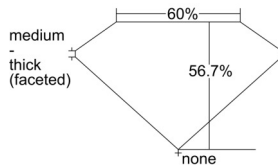

GIA®

FACSIMILE

GIA REPORT 6502393759

Verify this report at GIA.edu

GIA NATURAL DIAMOND DOSSIER®

September 11, 2024
GIA Report Number 6502393759
Shape and Cutting Style ..... Heart Brilliant
Measurements ..... 4.30 x 4.75 x 2.69 mm

GRADING RESULTS

Carat Weight ..... 0.32 carat
Color Grade ..... D
Clarity Grade VVS1

ADDITIONAL GRADING INFORMATION

Polish ..... Excellent
Symmetry ..... Very Good
Fluorescence ..... None
Clarity Characteristics ..... Pinpoint, Feather
Inscription(s): GIA 6502393759

PROPORTIONS

Profile not to actual proportions

GRADING SCALES

GIA COLOR SCALE		GIA CLARITY SCALE			
COLORLESS	D	VERY VERY SLIGHTLY INCLUDED	FLAWLESS		
	E		INTERNALLY FLAWLESS		
	F	VERY SLIGHTLY INCLUDED	VVS₁		
	G		VVS₂		
	H		VS₁		
	NEAR COLORLESS	I	SLIGHTLY INCLUDED	VS₂	
		J		SI₁	
		FAINT	K	INCLUDED	SI₂
			L		I₁
			M		I₂
VERT LIGHT			N	INCLUDED	I₃
	O				
	P				
	Q				
LIGHT	R				
	S				
	T				
	U				
	V				
	Z