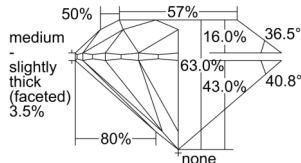

GIA®

FACSIMILE

GIA REPORT 6502395317

Verify this report at GIA.edu

GIA NATURAL DIAMOND DOSSIER®

September 11, 2024
GIA Report Number **6502395317**
Shape and Cutting Style ..... **Round Brilliant**
Measurements ..... **4.67 - 4.71 x 2.96 mm**

GRADING RESULTS

Carat Weight ..... **0.40 carat**
Color Grade ..... **J**
Clarity Grade **VS1**
Cut Grade ..... **Excellent**

ADDITIONAL GRADING INFORMATION

Polish ..... **Excellent**
Symmetry ..... **Excellent**
Fluorescence ..... **None**
Clarity Characteristics ..... **Cloud**
Inscription(s): **GIA 6502395317**

PROPORTIONS

Profile to actual proportions

GRADING SCALES

GIA COLOR SCALE	GIA CLARITY SCALE	GIA CUT SCALE	
D	FLAWLESS	EXCELLENT	
E	INTERNALLY FLAWLESS		
F		VVS₁	VERY GOOD
G	VVS₂		
H	VS₁	GOOD	
I	VS₂		
J	SI₁	FAIR	
K	SI₂		
L	I₁	POOR	
M			
N			
O	I₂		
P			
Q	I₃		
R			
S			
T			
U			
V			
W			
X			
Y			
Z