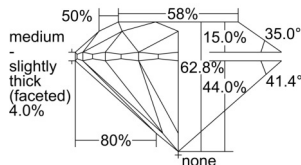

GIA®

FACSIMILE

GIA REPORT 6502395374

Verify this report at GIA.edu

GIA NATURAL DIAMOND DOSSIER®

September 10, 2024
GIA Report Number 6502395374
Shape and Cutting Style ..... Round Brilliant
Measurements ..... 4.24 - 4.28 x 2.68 mm

GRADING RESULTS

Carat Weight ..... 0.30 carat
Color Grade ..... G
Clarity Grade VS1
Cut Grade ..... Excellent

ADDITIONAL GRADING INFORMATION

Polish ..... Excellent
Symmetry ..... Very Good
Fluorescence ..... None
Clarity Characteristics ..... Crystal, Cloud, Pinpoint
Inscription(s): GIA 6502395374

PROPORTIONS

Profile to actual proportions

GRADING SCALES

GIA COLOR SCALE	GIA CLARITY SCALE	GIA CUT SCALE	
D	FLAWLESS	EXCELLENT	
E	INTERNALLY FLAWLESS		
F		VVS₁	VERY GOOD
G	VVS₂		
H	VS₁	GOOD	
I	VS₂		
J	SI₁	FAIR	
K	SI₂		
L	I₁	POOR	
M	I₂		
N	I₃		
O			
P			
Q			
R			
S			
T			
U			
V			
W			
X			
Y			
Z