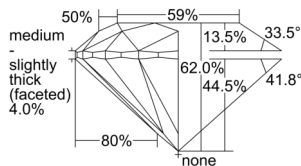

GIA®

FACSIMILE

GIA REPORT 6502395861

Verify this report at GIA.edu

GIA NATURAL DIAMOND DOSSIER®

September 11, 2024
GIA Report Number **6502395861**
Shape and Cutting Style ..... **Round Brilliant**
Measurements ..... **5.77 - 5.79 x 3.58 mm**

GRADING RESULTS

Carat Weight ..... **0.73 carat**
Color Grade ..... **D**
Clarity Grade **VS1**
Cut Grade ..... **Excellent**

ADDITIONAL GRADING INFORMATION

Polish ..... **Excellent**
Symmetry ..... **Excellent**
Fluorescence ..... **Medium Blue**
Clarity Characteristics..... **Needle, Feather, Pinpoint**
Inscription(s): **GIA 6502395861**

PROPORTIONS

Profile to actual proportions