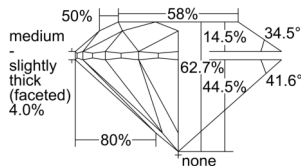

GIA®

FACSIMILE

GIA REPORT 6502395876

Verify this report at GIA.edu

GIA NATURAL DIAMOND DOSSIER®

September 11, 2024
GIA Report Number 6502395876
Shape and Cutting Style ..... Round Brilliant
Measurements ..... 4.28 - 4.30 x 2.69 mm

GRADING RESULTS

Carat Weight ..... 0.30 carat
Color Grade ..... K
Clarity Grade VS2
Cut Grade ..... Excellent

ADDITIONAL GRADING INFORMATION

Polish ..... Excellent
Symmetry ..... Excellent
Fluorescence ..... Faint
Clarity Characteristics ..... Cloud
Inscription(s): GIA 6502395876

PROPORTIONS

Profile to actual proportions

GRADING SCALES

GIA COLOR SCALE	GIA CLARITY SCALE	GIA CUT SCALE	
D	FLAWLESS	EXCELLENT	
E	INTERNALLY FLAWLESS		
F		VVS₁	VERY GOOD
G	VVS₂		
H	VS₁	GOOD	
I	VS₂		
J	SI₁	FAIR	
K	SI₂		
L	I₁	POOR	
M			
N	I₂		
O	I₃		
P			
Q			
R			
S			
T			
U			
V			
W			
X			
Y			
Z