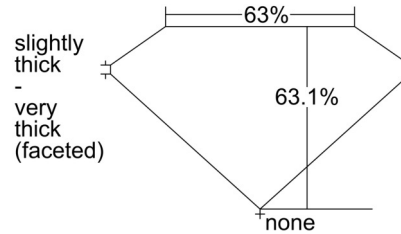

GIA NATURAL DIAMOND GRADING REPORT

September 13, 2024
 GIA Report Number 6502402631
 Shape and Cutting Style Marquise Brilliant
 Measurements 10.18 x 5.44 x 3.43 mm

GRADING RESULTS

Carat Weight 1.12 carat
 Color Grade K
 Clarity Grade VVS1

ADDITIONAL GRADING INFORMATION

Polish Excellent
 Symmetry Very Good
 Fluorescence Strong Blue
 Inscription(s): GIA 6502402631

PROPORTIONS

Profile not to actual proportions

CLARITY CHARACTERISTICS

KEY TO SYMBOLS*

- Pinpoint

* Red symbols denote internal characteristics (inclusions). Green or black symbols denote external characteristics (blemishes). Diagram is an approximate representation of the diamond, and symbols shown indicate type, position, and approximate size of clarity characteristics. All clarity characteristics may not be shown. Details of finish are not shown.