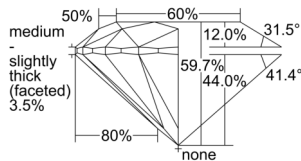

GIA®

FACSIMILE

GIA REPORT 6502404311

Verify this report at GIA.edu

GIA NATURAL DIAMOND DOSSIER®

September 13, 2024
GIA Report Number 6502404311
Shape and Cutting Style ..... Round Brilliant
Measurements ..... 3.98 - 4.01 x 2.38 mm

GRADING RESULTS

Carat Weight ..... 0.23 carat
Color Grade ..... F
Clarity Grade VS1
Cut Grade ..... Excellent

ADDITIONAL GRADING INFORMATION

Polish ..... Excellent
Symmetry ..... Excellent
Fluorescence ..... None
Clarity Characteristics..... Cavity, Feather, Cloud, Pinpoint
Inscription(s): GIA 6502404311

PROPORTIONS

Profile to actual proportions

GRADING SCALES

GIA COLOR SCALE	GIA CLARITY SCALE	GIA CUT SCALE	
D	FLAWLESS	EXCELLENT	
E	INTERNALLY FLAWLESS		
F		VVS₁	VERY GOOD
G	VVS₂		
H	VS₁	GOOD	
I	VS₂		
J	SI₁	FAIR	
K	SI₂		
L	I₁	POOR	
M			
N			
O	I₂		
P			
Q	I₃		
R			
S			
T			
U			
V			
W			
X			
Y			
Z