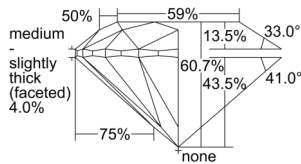

GIA®

FACSIMILE

GIA REPORT 6502407211

Verify this report at GIA.edu

GIA NATURAL DIAMOND DOSSIER®

September 12, 2024
GIA Report Number 6502407211
Shape and Cutting Style ..... Round Brilliant
Measurements ..... 5.13 - 5.15 x 3.12 mm

GRADING RESULTS

Carat Weight ..... 0.50 carat
Color Grade ..... D
Clarity Grade VVS1
Cut Grade ..... Excellent

ADDITIONAL GRADING INFORMATION

Polish ..... Excellent
Symmetry ..... Excellent
Fluorescence ..... None
Clarity Characteristics ..... Pinpoint
Inscription(s): GIA 6502407211

PROPORTIONS

Profile to actual proportions

GRADING SCALES

GIA COLOR SCALE	GIA CLARITY SCALE	GIA CUT SCALE	
D	FLAWLESS	EXCELLENT	
E	INTERNALLY FLAWLESS		
F		VVS₁	VERY GOOD
G	VVS₂		
H	VS₁	GOOD	
I	VS₂		
J	SI₁	FAIR	
K	SI₂		
L	I₁	POOR	
M			
N			
O	I₂		
P			
Q	I₃		
R			
S			
T			
U			
V			
W			
X			
Y			
Z